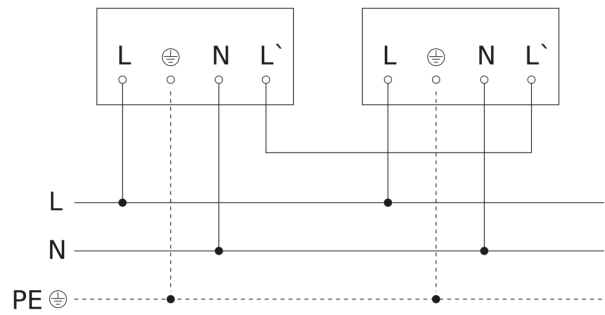

# XLED PRO Expans S

with motion detector - anthracite  
EAN 4007841 091200  
Article number 091200

Master circuit diagram

Master/master interconnection circuit diagram

Master/slave interconnection circuit diagram