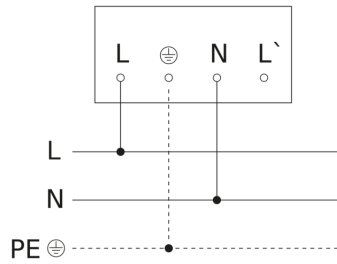

# XLED PRO Expans S

with motion detector - anthracite  
EAN 4007841 091200  
Article number 091200

Master circuit diagram

Master/master interconnection circuit diagram

Master/slave interconnection circuit diagram